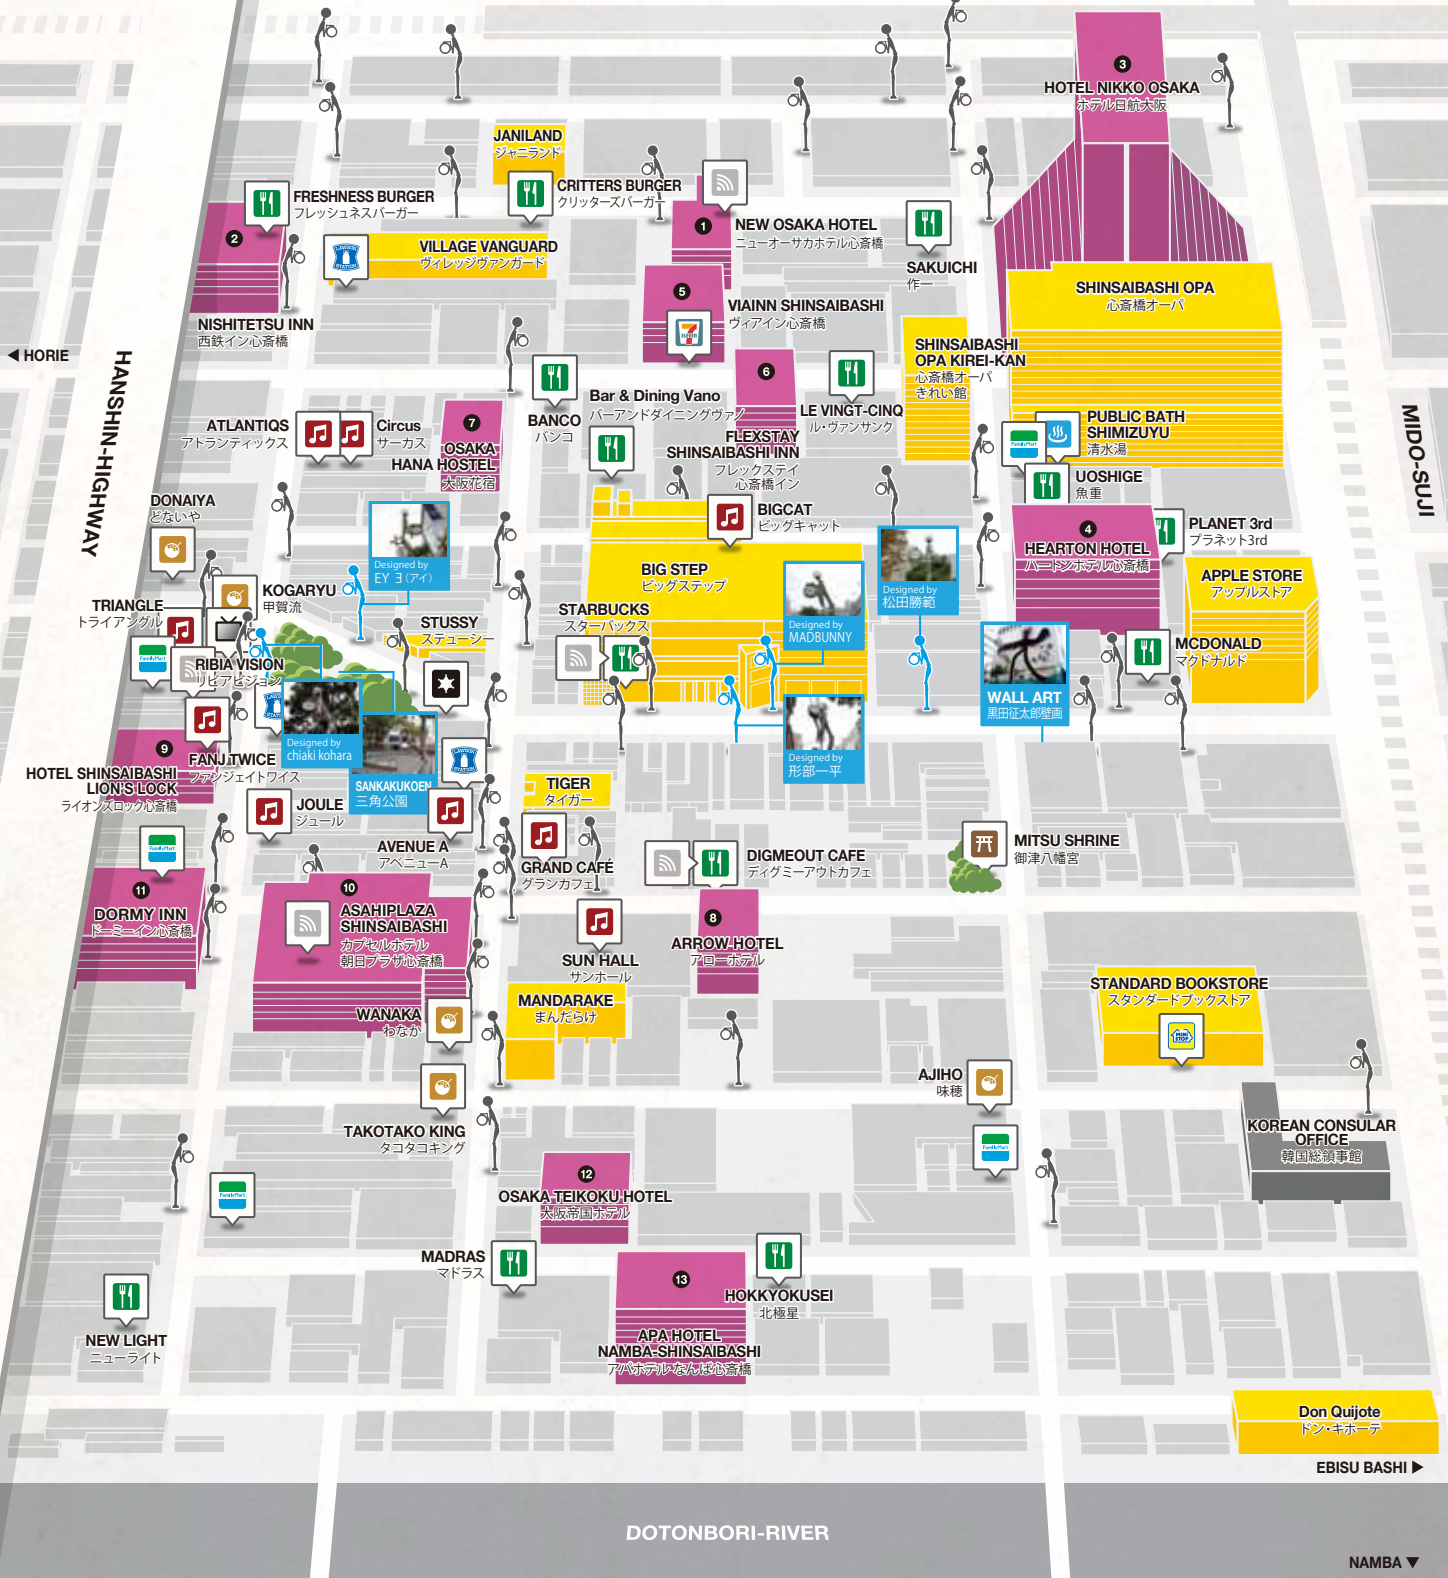

NAGAHORI-DORI

SUBWAY SHINSAIBASHI-ST

OSAKA NISHI-SHINSAIBASHI IS EXCITING PLACE!!
AMERICAMURA
 LET'S ENJOY WALKING @ AMERICA MURA

WALKING MAP

- HOTEL
- CAFE & FOOD
- WiFi SPOT
- CONVENIENCE-STORE
- TAKOYAKI
- SHOPPING
- ENTERTAINMENT
- POLICE BOX
- iPad INFORMATION SPOTS
- STREET LAMP